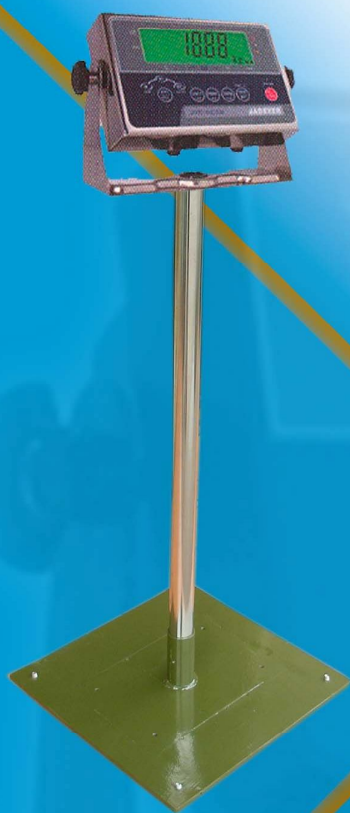

JADEVER

JIK-6 Series Bench scales

JIK-6 Features

- Moisture protected load cell
- Stainless steel weighing pan
- Large easy-to-read LCD with backlight
- Auto Calibration / Software calibration
- Weight checking function (HI \ LO \ OK)
- Beep for check function
- Built-in battery charger
- Rechargeable battery last for 100 Hours per charge
- Selectable multiple weigh units
- Total weight and accumulated times can be summed and recalled later accumulation
- Auto shut off function (5,10,30,60, minutes or none after there is no load on the pan)
- Backlight On / OFF/ Auto

JIK-6 Dimension

1x1m, 1x1.2m, 1x1.5m, 1x2m, 1.2x1.2m, 1.2x1.5m, 1.5x1.5m, 1.5x2.0 m, 2.0 x 2.0 m

* หรือขนาดตามสั่ง

Specifications

Model	JIK-6CAB/JIK-6CSB												
	JIK-100K	JIK-150K	JIK-200K	JIK-300K	JIK-500K	JIK-600K	JIK-1000K	JIK-1200K	JIK-1500K	JIK-2000K	JIK-3000K	JIK-5000K	JIK-6000K
Capacity(kg)	100.00	150.00	200.00	300.00	500.00	600.00	1000.0	1200.0	1500.0	2000.0	3000.0	5000.0	6000.0
Resolution(kg)	0.01	0.01	0.02	0.02	0.05	0.05	0.1	0.1	0.1	0.2	0.2	0.5	0.5
Display	LCD, 6digit 30 mm. With backlight												
Power	9V/1A Adaptor ; 6V/3Ah Recharging battery												
Optional accessories	RS-232 , Relay												

* หมายถึง ถ้าต้องการพิกัด/ค่าละเอียดอื่น สามารถสอบถามได้

JIK-6 Accessory

Printer

WH-T1

EZ-DT-4

EZ-DT2

LED Light Tower

LED Display